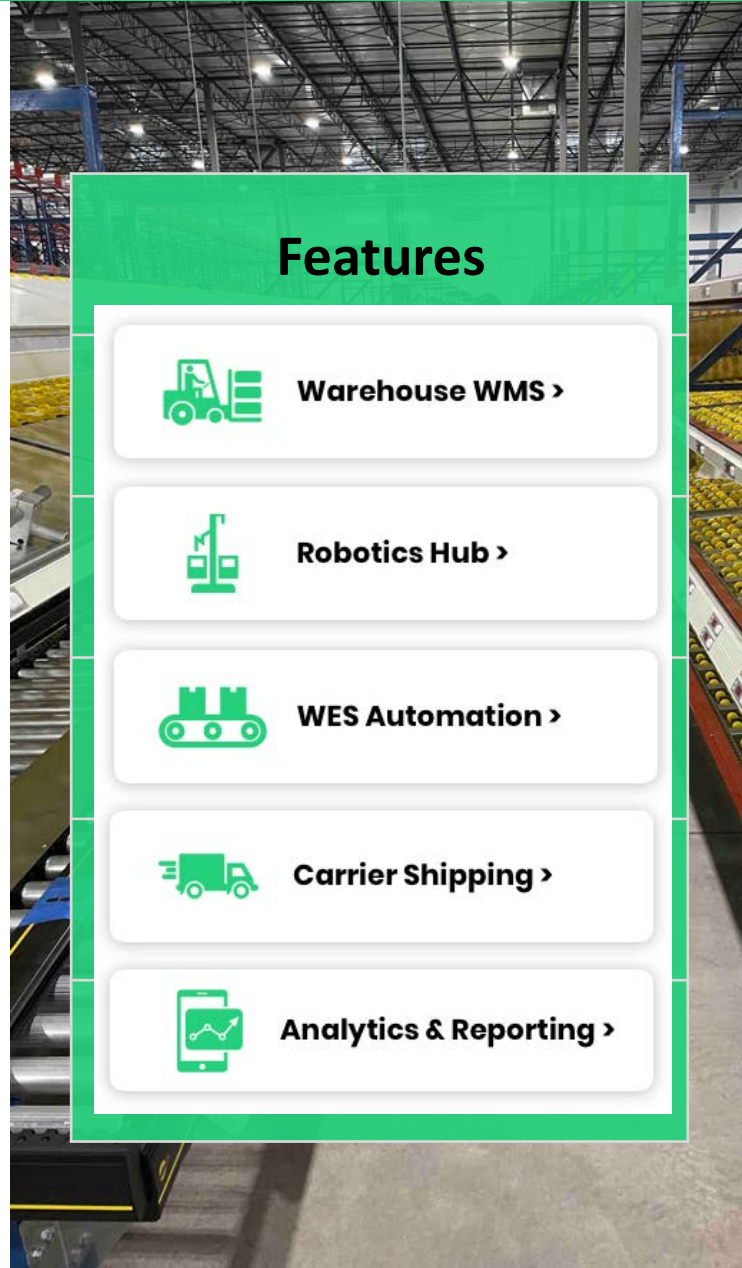

SaaS Warehouse Management Platform

The industry's most flexible warehouse management platform for omnichannel businesses. All in one cloud platform with the industry's first workflow technology making it easier to implement, optimize and grow.

The industry's first built-in workflow designer using a drag and drop micro-services toolkit to automate wall to wall fulfillment in the warehouse, directly within JASCI, our cloud-based software logistics platform. Workflows can be easily tailored without expensive and time-consuming coding projects to optimize warehouse process.

SaaS is a method of software delivery that customers pay a monthly subscription and access JASCI over the internet. We take care of everything else.

No more upgrades needed, as JASCI is continuously updated with new features that can be accessed by customers.

Modern integrations and API's with ERP's, webstores, shipping carriers makes on-boarding easier than ever.

Features

Warehouse WMS >

Robotics Hub >

WES Automation >

Carrier Shipping >

Analytics & Reporting >

Speak to an Expert

Warehouse Management

www.jascicloud.com/contact