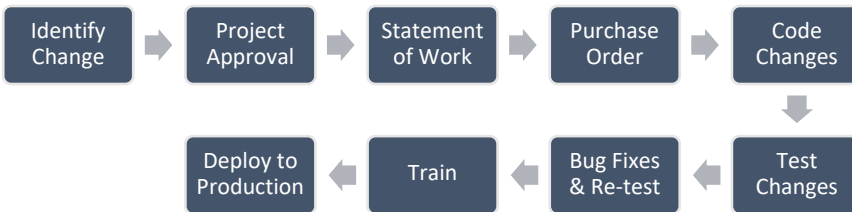

What is a SmartTask Workflow

SmartTask is the industry's first workflow designer using a drag and drop micro-services toolkit to automate wall to wall fulfillment in the warehouse, directly within JASCI, our cloud-based software logistics platform. Workflows can be easily tailored without expensive and time-consuming coding projects to optimize warehouse process.

JASCI has created dozens of best practice SmartTask workflow templates for omni-channel warehouses that specialize in 3PL, ecommerce, wholesale, retail & manufacturing. Templates can be tailored to match your business requirements.

Old Way

Time consuming and expensive process