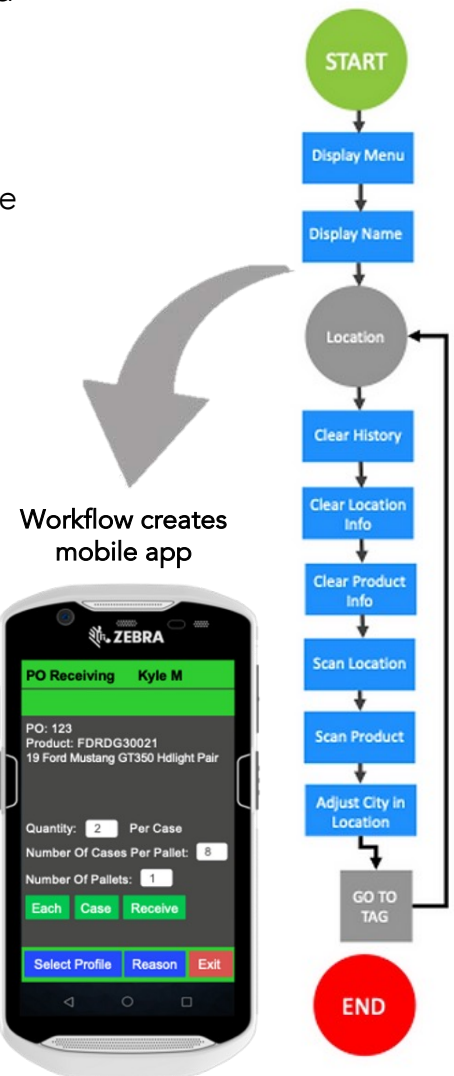

Speak to an Expert

Warehouse Management

www.jascicloud.com/contact

What is a SmartTask Workflow

SmartTask is the industry's first workflow designer using a drag and drop micro-services toolkit to automate wall to wall fulfillment in the warehouse, directly within JASCI, our cloud-based software logistics platform. Workflows can be easily tailored without expensive and time-consuming coding projects to optimize warehouse process.

JASCI has created dozens of best practice SmartTask workflow templates for omni-channel warehouses that specialize in 3PL, ecommerce, wholesale, retail & manufacturing. Templates can be tailored to match your business requirements.

Old Way

Time consuming and expensive process

New Way

Modern micro-services makes changes easy

Speak to an Expert

Warehouse Management

www.jascicloud.com/contact

JASCI WMS Advanced Features